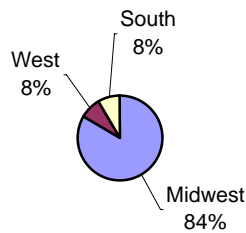

2008 Inaugural MSF Class Profile

Number of participants = 25

Male = 48% Female = 52%

Average Age = 25 years

Countries Represented

China Taiwan
India Thailand
United States

Geographic Breakdown

Domestic = 40% International = 60%